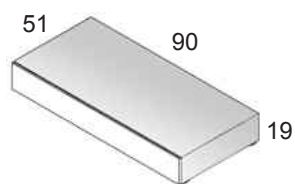

Base with drawers "7A"

90	7129M8	069	078	101	0,110₀₂₂
Inc.Gloss Fronts		008