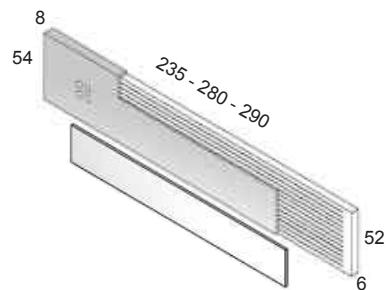

New models

FINISHED:

PA Mukali / Cherry   **PB** Wenge, Walnut, Ash, Teak matt colour   **PC** Gloss Lacquer

MEASURE	CODE	POINTS			VOL-PESO
		PA	PB	PC	

MEASURE	CÓDIGO	POINTS			VOL-PESO
		PA	PB	PC	

Headboard ALIS light and switch

235	7110T6	241	249	313	0,14/040
280	7111T6	241	249	313	0,15/045
290	7112T6	241	249	313	0,20/048
Inc.Plafond grooves gloss lacquer					32