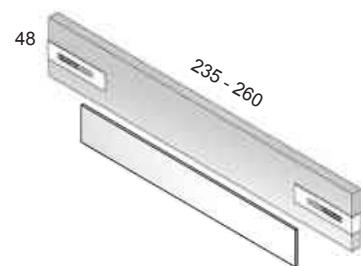

Headboard KERRY w/light and switch

235	7111T5	242	250	282	0,17/034
260	7112T5	242	250	282	0,18/037