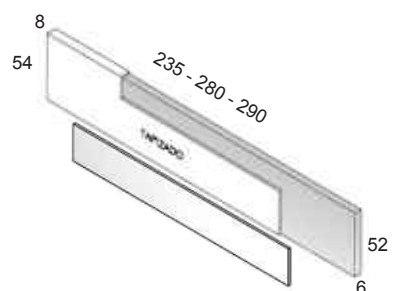

Headboard ALIS vpholstered

235	7110T7	234	240	**	0,14/040
280	7111T7	234	240	**	0,15/045
290	7112T7	234	240	**	0,20/048
Inc.Plafond grooves gloss lacquer					32